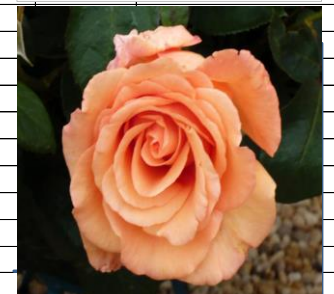

Warm Wishes